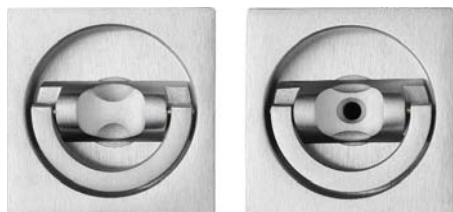

PLACCHE INCASSO / INSET HANDLE KIT