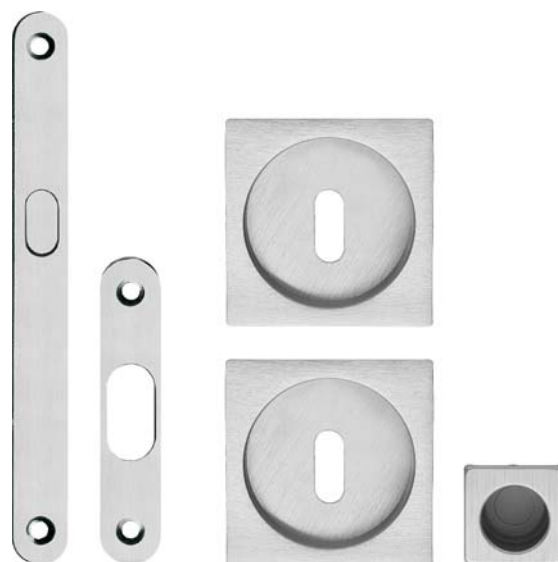

*The perfectly flat and smooth handgrip, geometrically perfect, is contrasted by an oblique line that visually lightens the form while maintaining a secure and comfortable grip.*

ONLY MADE IN ITALY

CR cromo lucido  
polished chrome

# PLACCHE INCASSO / INSET HANDLE KIT

COD. 238 KT

COD. 196 KT

COD. 195 KT

COD. 198 KT