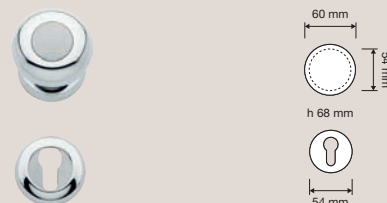

Elusive lines give this collection an unexpected vitality, made even more attractive by the unusual combination of finishes that enhance the shape.

Collezione / Collection

990 RB 108
Maniglia con rosetta
art.108 / Door handle
on rose art.108

990 PT 060
Pomolo a tirare /
Fixed knob

990 PL
Maniglia con placca /
Door handle on plate

990 PG 108
Pomolo a girare
con rosetta art.108
/ Turnable knob on
rose art.108

990 CR
Cremonese /
Window handle gratz