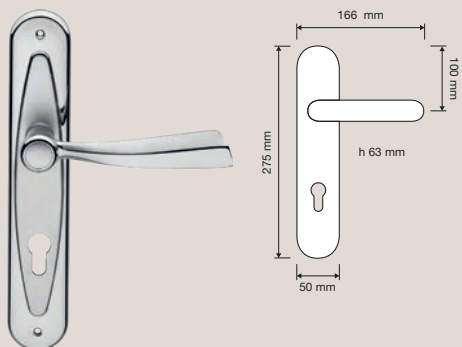

Elusive lines give this collection an unexpected vitality, made even more attractive by the unusual combination of finishes that enhance the shape.

Collezione / Collection

990 RB 108
Maniglia con rosetta
art.108 / Door handle
on rose art.108

990 PT 060
Pomolo a tirare /
Fixed knob

990 PL
Maniglia con placca /
Door handle on plate

990 PG 108
Pomolo a girare
con rosetta art.108
/ Turnable knob on
rose art.108

990 CR
Cremonese /
Window handle gratz