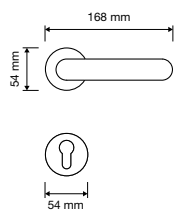

made in Italy

bronzo opaco
matt bronze
BM

cromo + cromo sabbiato
chrome + matt chrome mix
MC

oro zecchino
gold plated
OM

modelli / models

990 RB 108

990 PL

990 PT