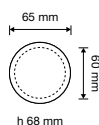

made in Italy

bronzo opaco
matt bronze
BM

cromo + cromo sabbiato
chrome + matt chrome mix
MC

oro zecchino
gold plated
OM

modelli / models

990 RB 108

990 PL

990 PT