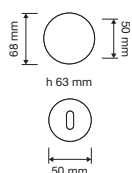

finiture / finishing

fantasie / fantasy

modelli / models

685 RB 102