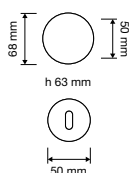

porcellana avorio fiore marrone
brown flowered ivory porcelain
AM 683

porcellana bianca margherita
daisy flowered white porcelain
PF 686

modelli / models

685 RO102

685 RB 102

685 CR