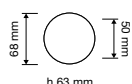

porcellana avorio fiore marrone
brown flowered ivory porcelain
AM 683

porcellana bianca margherita
daisy flowered white porcelain
PF 686

modelli / models

685 RO102

685 RB 102

685 CR