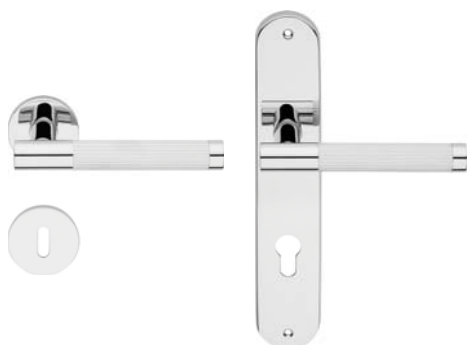

Jenny

Espressione della semplicità assoluta, la maniglia Jenny metabolizza il fascino e la discreta eleganza del lusso contemporaneo.

Expression of absolute simplicity, the new Jenny handle metabolizes the charm and discreet elegance of contemporary luxury.

made in Italy | patented design

cromo lucido + bianco lucido
polished chrome + glossy white
BL

cromo satinato + bianco lucido
satin chrome + glossy white
BT

cromo lucido + cromo satinato
polished chrome + satin chrome
RS

cromo satinato + cromo lucido
satin chrome + polished chrome
CC

cromo lucido + nickel satinato
polished chrome + satin nickel
CN

cromo lucido + nero opaco
polished chrome + black matt
CE

cromo satinato + nero opaco
satin chrome + black matt
SE

ottone lucido + ottone satinato
polished brass + satin brass
OT

1730 RB 025

1730 PL

1730 SK

1730 MN 300

interassi disponibili /
available distances
300 -500