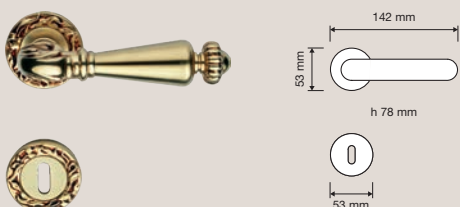

A classical collection, easy to match, that elevates every environment with its particularly elegant and sober style.

Collezione / Collection

1540 RB 015
Maniglia con rosetta
art.015 / Door handle
on rose art.015

1540 RB 113
Maniglia con rosetta
art.113 / Door handle
on rose art.113

1540 PL
Maniglia con placca
art.1395 / Door
handle on plate
art.1395

1541 PL
Maniglia con placca
art.1397 / Door
handle on plate
art.1397