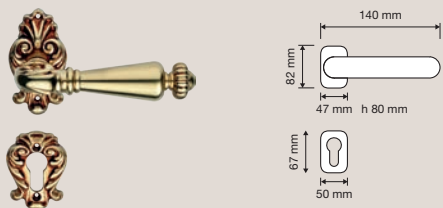

A classical collection, easy to match, that elevates every environment with its particularly elegant and sober style.

Collezione / Collection

1540 RB 015
Maniglia con rosetta
art.015 / Door handle
on rose art.015

1540 RB 113
Maniglia con rosetta
art.113 / Door handle
on rose art.113

1540 PL
Maniglia con placca
art.1395 / Door
handle on plate
art.1395

1541 PL
Maniglia con placca
art.1397 / Door
handle on plate
art.1397