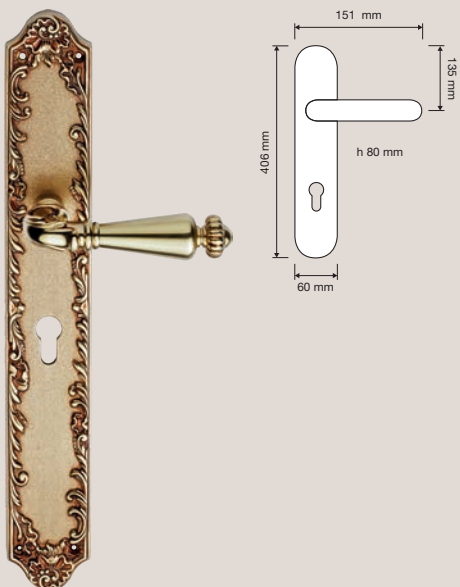

A classical collection, easy to match, that elevates every environment with its particularly elegant and sober style.

Collezione / Collection

1540 RB 015
Maniglia con rosetta
art.015 / Door handle
on rose art.015

1540 RB 113
Maniglia con rosetta
art.113 / Door handle
on rose art.113

1540 PL
Maniglia con placca
art.1395 / Door
handle on plate
art.1395

1541 PL
Maniglia con placca
art.1397 / Door
handle on plate
art.1397

1540 MN 228
Maniglione / Pull
handle