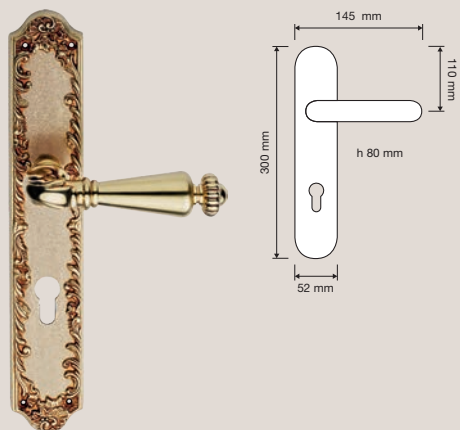

A classical collection, easy to match, that elevates every environment with its particularly elegant and sober style.

Collezione / Collection

1540 RB 015
Maniglia con rosetta
art.015 / Door handle
on rose art.015

1540 RB 113
Maniglia con rosetta
art.113 / Door handle
on rose art.113

1540 PL
Maniglia con placca
art.1395 / Door
handle on plate
art.1395

1541 PL
Maniglia con placca
art.1397 / Door
handle on plate
art.1397

1540 MN 228
Maniglione / Pull
handle