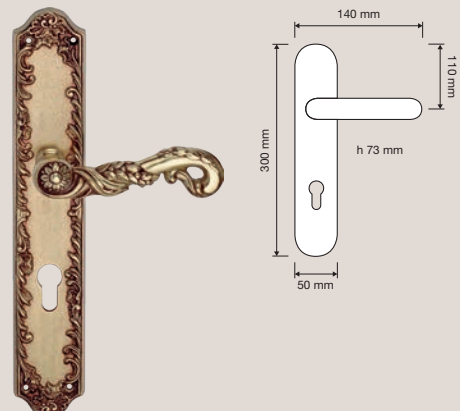

A tribute to the most authentic Liberty style, characterised by themes inspired by nature that completely envelop every form making them come "alive".

Collezione / Collection

1395 RB 015
Maniglia con rosetta
art.015 / Door handle
on rose art.015

1395 RB 113
Maniglia con rosetta
art.113 / Door handle
on rose art.113

1395 PL
Maniglia con placca
art.1395 / Door
handle on plate
art.1395

1397 PL
Maniglia con placca
art.1397 / Door
handle on plate
art.1397