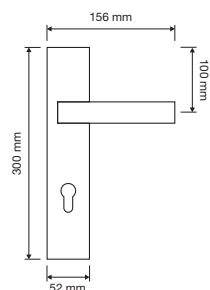

made in Italy | patented design

Cromo lucido
polished chrome
CR

Cromo satinato
satin chrome
CS

Nero opaco
matt black
VE

modelli / models

1360 RB 019

1360 RB 024

1360 PL