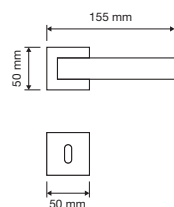

made in Italy | patented design

Cromo lucido
polished chrome
CR

Cromo satinato
satin chrome
CS

Nero opaco
matt black
VE

modelli / models

1360 RB 019

1360 RB 024

1360 PL