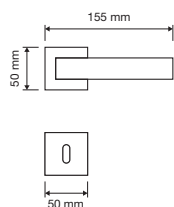

made in Italy | patented design

Cromo lucido
polished chrome
CR

Cromo satinato
satin chrome
CS

Nero opaco
matt black
VE

modelli / models

1360 RB 019

1360 RB 024

1360 PL