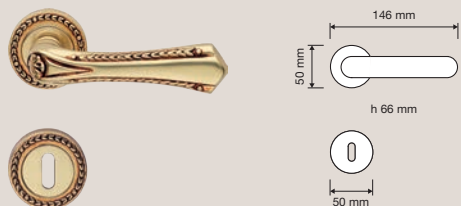

An obsession with the cult of beauty reinvents the classics and gives shape to a collection that is elegant and immortal in its simplicity.

Collezione / Collection

1400 RB 009
Maniglia con rosetta
art.009 / Door
handle on rose
art.009

1400 RB 010
Maniglia con rosetta
art.010 / Door handle
on rose art.010

1400 PL
Maniglia con placca /
Door handle on plate

1400 CR
Cremonese /
Window handle gratz

1400 PT
Pomolo a tirare con
rosetta art.010 /
Fixed knob on rose
art.010

1400 PG 010
Pomolo a girare
con rosetta art.010
/ Turnable knob on
rose art.010

1400 PP
Pomolo a girare con
placca / Turnable
knob on plate