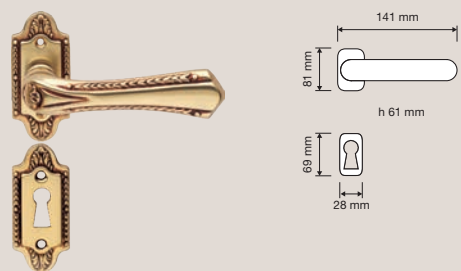

An obsession with the cult of beauty reinvents the classics and gives shape to a collection that is elegant and immortal in its simplicity.

Collezione / Collection

1400 RB 009
Maniglia con rosetta
art.009 / Door
handle on rose
art.009

1400 RB 010
Maniglia con rosetta
art.010 / Door handle
on rose art.010

1400 PL
Maniglia con placca /
Door handle on plate

1400 CR
Cremonese /
Window handle gratz

1400 PT
Pomolo a tirare con
rosetta art.010 /
Fixed knob on rose
art.010

1400 PG 010
Pomolo a girare
con rosetta art.010
/ Turnable knob on
rose art.010

1400 PP
Pomolo a girare con
placca / Turnable
knob on plate