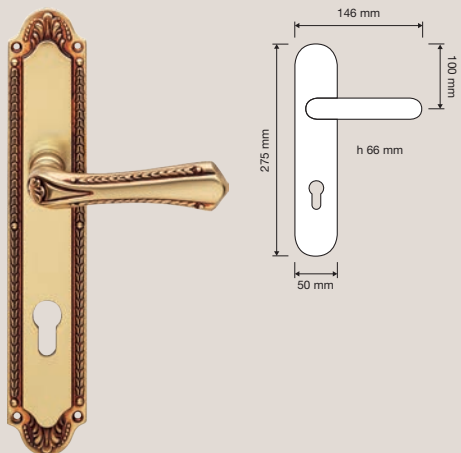

An obsession with the cult of beauty reinvents the classics and gives shape to a collection that is elegant and immortal in its simplicity.

Collezione / Collection

1400 RB 009
Maniglia con rosetta
art.009 / Door
handle on rose
art.009

1400 RB 010
Maniglia con rosetta
art.010 / Door handle
on rose art.010

1400 PL
Maniglia con placca /
Door handle on plate

1400 CR
Cremonese /
Window handle gratz

1400 PT
Pomolo a tirare con
rosetta art.010 /
Fixed knob on rose
art.010

1400 PG 010
Pomolo a girare
con rosetta art.010
/ Turnable knob on
rose art.010

1400 PP
Pomolo a girare con
placca / Turnable
knob on plate