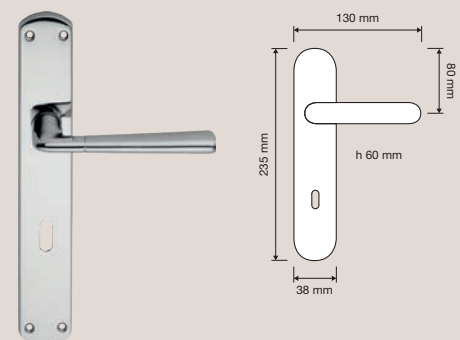

An extremely contemporary collection, classical while winking at design, characterised by a pleasantly sober style.

Collezione / Collection

511 RB 027
Maniglia con rosetta
art.027 / Door
handle on rose
art.027

511 RB 088
Maniglia con rosetta
art.088 / Door
handle on rose
art.088

511 RB 102
Maniglia con rosetta
art.102 / Door handle
on rose art.102

511 PL
Maniglia con placca /
Door handle on plate

511 CR
Cremonese /
Window handle gratz