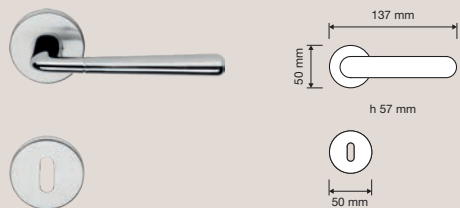

An extremely contemporary collection, classical while winking at design, characterised by a pleasantly sober style.

Collezione / Collection

511 RB 027
Maniglia con rosetta
art.027 / Door
handle on rose
art.027

511 RB 088
Maniglia con rosetta
art.088 / Door
handle on rose
art.088

511 RB 102
Maniglia con rosetta
art.102 / Door handle
on rose art.102

511 PL
Maniglia con placca /
Door handle on plate

511 CR
Cremonese /
Window handle gratz