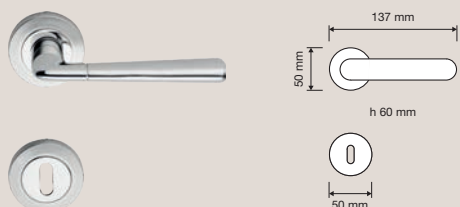

An extremely contemporary collection, classical while winking at design, characterised by a pleasantly sober style.

Collezione / Collection

511 RB 027
Maniglia con rosetta
art.027 / Door
handle on rose
art.027

511 RB 088
Maniglia con rosetta
art.088 / Door
handle on rose
art.088

511 RB 102
Maniglia con rosetta
art.102 / Door handle
on rose art.102

511 PL
Maniglia con placca /
Door handle on plate

511 CR
Cremonese /
Window handle gratz