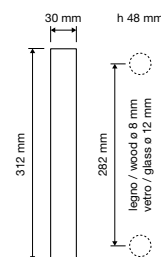

modelli / models

1156 SK