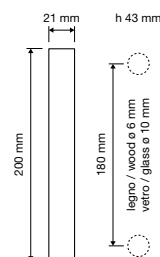

modelli / models

1156 MN 180